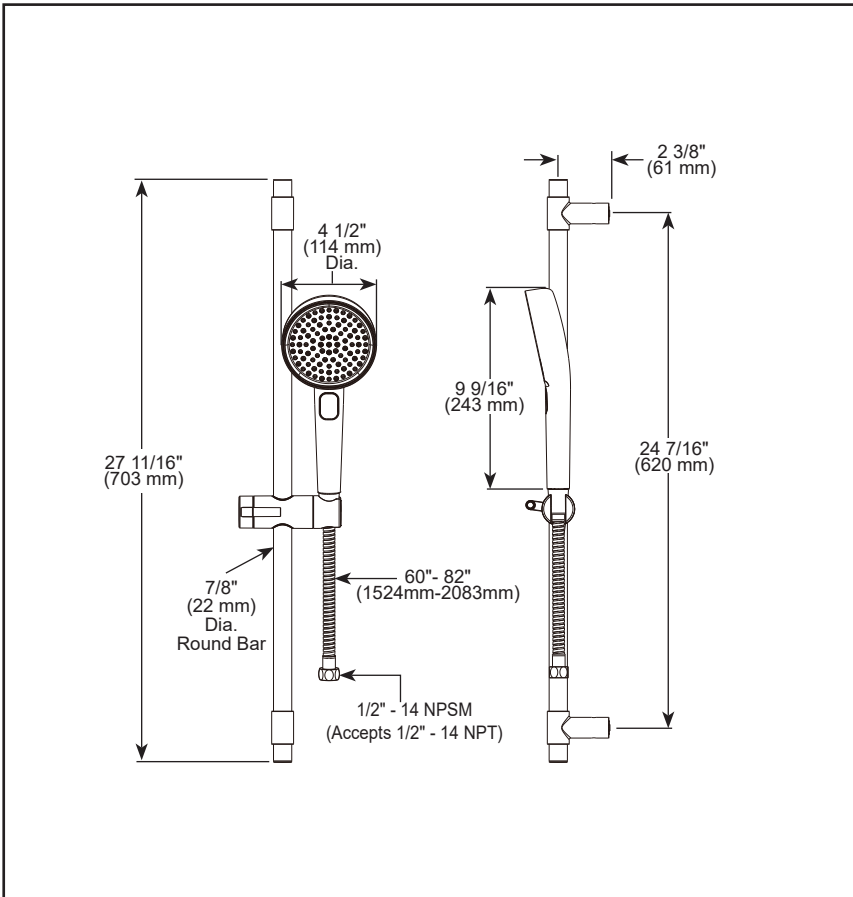

see what Delta can do™

HAND SHOWER W/ SLIDE BAR

■ 4-Setting Hand Shower

FEATURES:

- Touch-Clean® Spray Holes
- FeatherRain™ Spray
- Lumicoat® Finish (-PR models only)
- Lumicoat® Finishes easily wipe clean without cleaners and chemicals on the products most commonly touched areas

STANDARD SPECIFICATIONS:

- Max flow rate 1.75 gpm @ 80 psi, 6.6 L/min @ 550 kPa
- Certified dual check valves for backflow protection
- 60"- 82" (1524 mm-2083 mm) stretchable metal hose
- 27 11/16" (703 mm) Slide bar with adjustable slide (allows for adjustable shower height), not to be used as a grab bar.
- Lumicoat® is not applied to the slide bar or shower hose
- Change hand shower spray modes with push button
- 4-Spray settings include: Full Body Spray, Massage Spray, FeatherRain™ & Pause. Pause is a non positive shut-off.

▲ Designate proper finish suffix

COMPLIES WITH:

- ASME A112.18.1 / CSA B125.1◆
- ASME A112.18.3
- EPA WaterSense®
- ◆ Your Delta hand shower incorporates a backflow protection system that has been tested to be in compliance with ASME A112.18.3 and ASME A112.18.1/CSA B125.1. It incorporates two certified check valves in series, which operate independently and are integral, non-serviceable parts of the wand assembly.